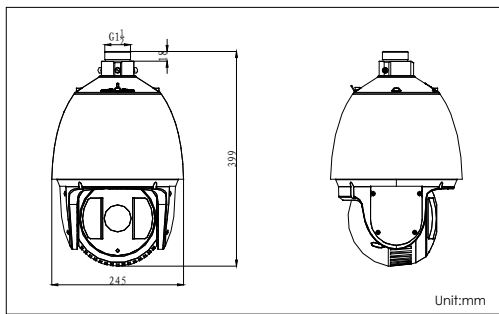

Dimensions

Accessories

Available models

DS-2DF727A-A: 24VAC, outdoor

	DS-2DF727A-A
Camera	
Image sensor	1/3" Type solid State Progressive Scan CCD
Effective pixel	1010K pixels
Min. Illumination	Color: 0.1Lux@F1.6; B/W: 0.01Lux@F1.6; 0 Lux with IR
White balance	Auto / Manual /ATW/Indoor / Outdoor / Daylight lamp / Sodium lamp
AGC	Auto / Manual
S / N ratio	≥ 50dB
Digital noise reduction	3D DNR
Backlight compensation	BLC
Wide dynamic range	True WDR
Shutter speed	50Hz: 1/25 ~ 1/25,000s, 60Hz: 1/30 ~1/30,000s
Day & Night	IR Cut Filter
Digital zoom	16X
Privacy masking	24 privacy masks programmable, optional multiple colors and mosaics
Focus mode	Auto / Semiautomatic / Manual
Lens	
Focal length	4.7 ~ 84.6 mm, 18X optical zoom
Zoom speed	Approx. 4.2s (Optical Wide-Tele)
Angle of view	59.7 ~ 3.6 degree (Wide-Tele)
Min. Working distance	10 ~ 1000mm(Wide-Tele)
Aperture range	F1.6 ~ F2.8
Pan and Tilt	
Pan / Tilt range	Pan: 360° endless; Tilt: -2° ~ 90° (auto flip), -10° ~ 90° (auto flip) optional
Pan / Tilt speed	Pan Manual Speed: 0.1° ~ 160°/s, Pan Preset Speed: 240°/s Tilt Manual Speed: 0.1° ~ 120°/s, Tilt Preset Speed: 200°/s
Proportional zoom	Rotation speed can be adjusted automatically according to zoom multiples
Number of preset	300
Patrol	8 patrols, up to 32 presets per patrol
Pattern	4 patterns, with the recording time not less than 10 minutes per pattern
Power-off memory	Support
Park action	Preset / Patrol / Pattern / Pan scan / Tilt scan / Random scan / Panorama scan
PTZ position display	Support
Preset freezing	Support
Scheduled task	Preset / Patrol / Pattern / Pan scan / Tilt scan / Random scan / Frame scan / Panorama scan/Dome reboot/Self-test action/Alarm output
Infrared	
IR distance	Up to 150m
IR intensity	Automatically adjusted, depending on the zoom ratio
Alarm	
Alarm input	7 inputs
Alarm output	2 relay outputs, alarm response actions configurable
Alarm trigger	Face detection, Intrusion detection, Line crossing detection, Region entrance, Region exiting, Motion detection, Audio Exception Detection, Dynamic analysis, Tampering alarm, Network disconnect, IP address conflict, Storage exception
Alarm action	Preset, Patrol, Pattern, SD/SDHC card recording, Relay output, Notification on Client
Local Video&Audio	
Video output	1.0V[p-p] / 75Ω, NTSC (or PAL) composite, BNC
Audio input	1 Mic in/Line in interface. Line input: 2-2.4V[p-p]; output impedance: 1KΩ, ±10%
Audio output	1 Audio output interface. Line level, impedance: 600Ω
Network	
Ethernet	10Base-T / 100Base-TX, RJ45 connector
Max. image resolution	1920×1080
Frame rate	50Hz: 25 fps (1920×1080), 25 fps (1280×960), 25 fps (1280×720) 60Hz: 30 fps (1920×1080), 30 fps (1280×960), 30 fps (1280×720)
Image compression	H.264 / MJPEG / MPEG4, H.264 encoding with Baseline / Main / High profile
ROI encoding	Support
Audio compression	G.711u / G.711a / G.726 / MP2L2/ G.722
Protocols	IPv4/IPv6, HTTP, HTTPS, 802.1x, Qos, FTP, SMTP, UPnP, SNMP, DNS, DDNS, NTP, RTSP, RTP, TCP, UDP, IGMP, ICMP, DHCP, PPPoE
Simultaneous live view	Up to 20
Streams	Triple streams
SD memory card	Built-in SD/SDHC Slot, up to 128GB, support manual / alarm / edge recording
User/Host level	Up to 32 users, 3 Levels: Administrator, Operator and User
Security measures	User authentication (ID and PW), Host authentication (MAC address), IP address filtering
Integration	
Application programming	Open-ended API, support Onvif (Profile G), PSIA and CGI, Support Genetec
Web browser	IE 7, IE 8, IE 9, Chrome 8 +, Firefox 3.5 +, Safari 5 +, support multi-language
General	
RS-485 protocols	HIKVISION, Pelco-P, Pelco-D, self-adaptive
Power	24VAC, max. 50W
Working temperature	-30°C ~ 65°C(-22°F ~ 149°F)
Humidity	90% or less
Protection level	IP66 TVS 4,000V lightning protection, surge protection and voltage transient protection
Dimensions	Φ245 × 399mm (Φ9.65" × 15.71")
Weight	Approx. 6kg(13.22lbs)
Mount option	Long-arm wall mount: DS-1602ZJ; Pole Mount: DS-1602ZJ-pole; Corner mount: DS-1602ZJ-corner; Power box mount:DS-1602ZJ-box